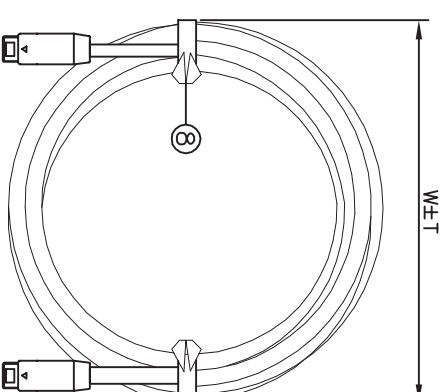

CHART A

NOTES:

1. CABLE SPECIFICATION: UL2464 16AWG*2C+24AWG*1C+P.
(19/0.30BC*2C+1/0.50BC*1C+PAPER)*1C.

OUTER JACKET PVC,BLACK IN COLOR,OD: 7.5±0.15.

PRINT WORD: " E198848-D (UL) CMX Outdoor - CMR 75 1Cx24AWG/2Cx16AWG
E124763-D AWM 2464 80 300V VW-1 CYBERPOWER".

2. ELECTRICAL TEST

<1>.100% OPEN SHORT & MISS WIRE TEST

<2>.INSULATION RESISTANCE: DC 400V 50M ohm MIN

<3>.CONDUCTOR RESISTANCE: 3 ohm MAX

3. INSERTION/PULL OUT TEST:

<1>.PLUG (INSERTION/PULLING FORCE)BY 7.2±0.8KG

4.PACKING: 1PC/PE BAG+WHITE CARTON.

HANK CHART